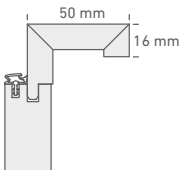

**Zarge Eckig
50/16 mm**
Square
architrave

**Zarge Eckig
55/20 mm**
Square
architrave

**Zarge Eckig
60/16 mm**
Square
architrave

**Zarge Eckig
75/20 mm**
Square
architrave

**Zarge Eckig
80/22 mm**
Square
architrave