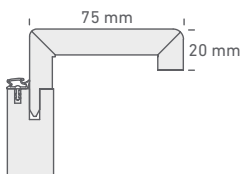

**Zarge Rund
75/20 mm**
Rounded
architrave