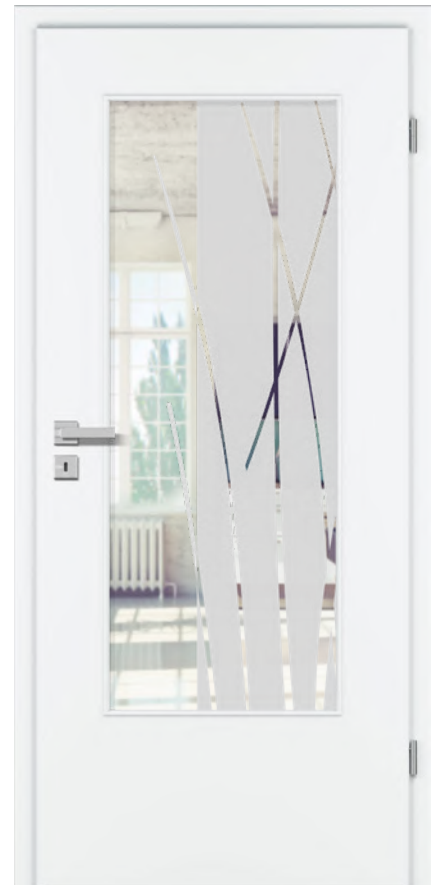

1. **1** **MODELL:** NT-LA-DA, WEISSLACK 9010
   GLAS: BAMBUS, Siebdruck-Veredelung
   BESCHLAG: QUADRAL, Standard-Rosette,
   mit Schlüssel-Rosette
   MODEL: NT-LA-DA, WHITE VARNISH 9010
   GLASS: BAMBUS, Screenprint finish
   FITTING: QUADRAL, Standard rosette,
   with keyhole rosette