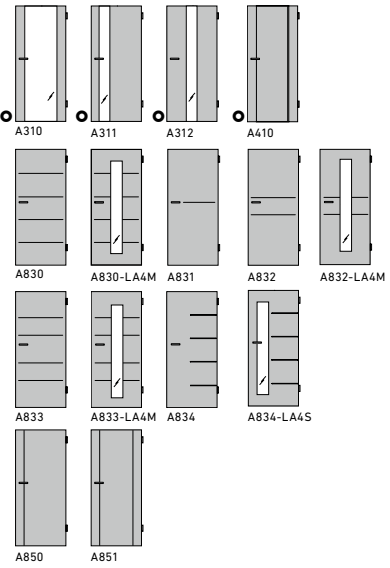

DESIGNTÜREN DESIGN DOORS

AURA AURA

● nicht erhältlich in CePaL DQ

not available in CePaL DQ

△ nur erhältlich in CePaL DQ

only available in CePaL DQ

● nicht erhältlich in G-TEC®

not available in G-TEC®

DQ Strukturrichtung DQ quer

Texture orientation DQ

DA Strukturrichtung DA längs

Texture orientation DA

LA Lichtausschnitt

Light cut-out

GG Ganzglastür

All glass door

≡ Strukturrichtung DQ quer

Texture orientation DQ

|| Strukturrichtung DA längs

Texture orientation DA

Oberflächen | Surfaces

G-TEC®

LACK

WEISSLACK 9010
WEISSLACK 9016