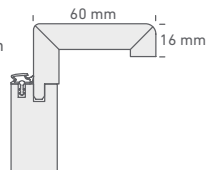

**Zarge Rund
60/16 mm**
Rounded
architrave