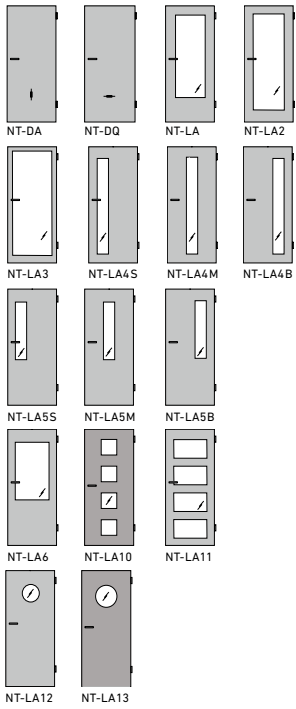

NORMTÜREN STANDARD DOORS

NORMTÜREN STANDARD DOORS

Oberflächen | Surfaces

G-TEC®

CEPAL

CEPAL AUTHENTIC ACHAT DA/DQ

CEPAL EICHE PREMIUM
CEPAL BUCHE EXKLUSIV
CEPAL AHORN PREMIUM
CEPAL WEISS STRUKTUR PREMIUM

CEPAL NATURA AHORN
CEPAL NATURA BUCHE

FURNIER

EICHE ASTIG DA/DQ
EICHE GEPLANKT DA/DQ

AHORN, LIMBA
STREICHFÄHIG, BUCHE

EICHE, EICHE HELL
MACORÉ, MAHAGONI

DEKOR

DEKOR BUCHE EXKLUSIV
DEKOR EICHE PREMIUM
DEKOR WEISS

LACK

WEISSLACK 9010
WEISSLACK 9016